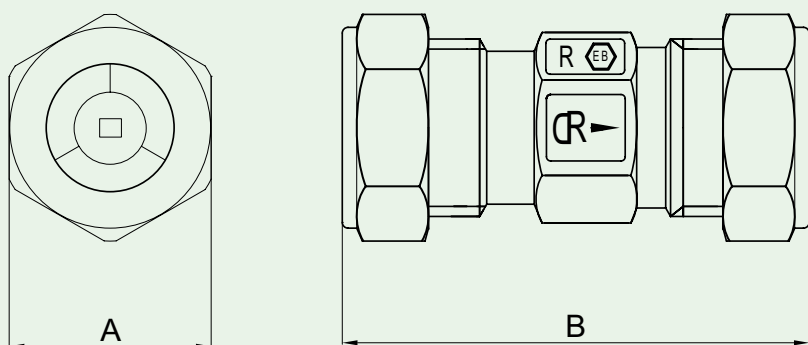

## DIMENSIONS

All dimensions in mm unless otherwise stated.

Product Code	Connection	A	B
FLOW235001	15mm	24	57
FLOW235002	22mm	32	63
FLOW235003	28mm	38	71

Product Code	Connection	A	B
FLOW235004	1/2" FBSP	25	51
FLOW235005	3/4" FBSP	31	60
FLOW235006	1" FBSP	38	67
FLOW235007	1 1/4" FBSP	46	76
FLOW235008	1 1/2" FBSP	52	83
FLOW235009	2" FBSP	65	103