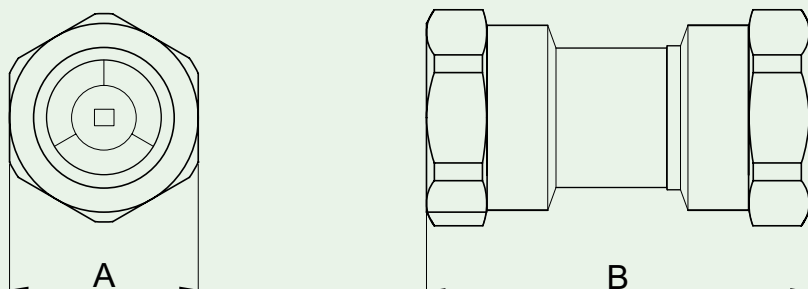

## DIMENSIONS

All dimensions in mm unless otherwise stated.

Product Code	Connection	A	B
FLOW235001	15mm	24	57
FLOW235002	22mm	32	63
FLOW235003	28mm	38	71

Product Code	Connection	A	B
FLOW235004	1/2" FBSP	25	51
FLOW235005	3/4" FBSP	31	60
FLOW235006	1" FBSP	38	67
FLOW235007	1 1/4" FBSP	46	76
FLOW235008	1 1/2" FBSP	52	83
FLOW235009	2" FBSP	65	103