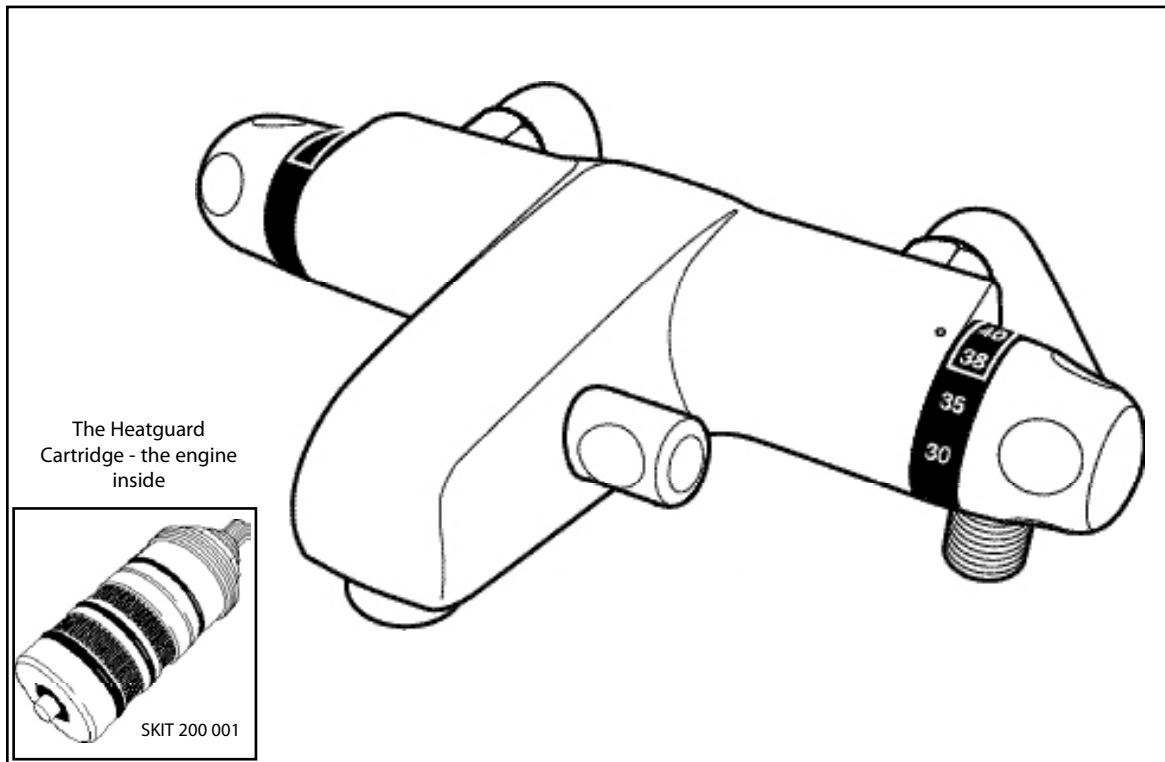

Contemporary Heatguard BSM

The Contemporary Heatguard BSM bath shower mixer with dual controls, available in a chrome finish.

Product Features and Benefits

- Thermostatic cartridge for ease of service.
- Wax element thermostatic technology reduces risk of scalding.
- Stable temperature management and quick reaction to supply change.
- Accurate user set temperature to $\pm 2^{\circ}\text{C}$.
- Thermostatic cartridge with integral sleeve strainers.
- Flow control assured by long lasting ceramic disc cartridge.
- Temperature displayed on the control in $^{\circ}\text{C}$.
- Lever handle option available.

- ✓ BS EN 1287 & BS EN1111
- ✓ WRAS approved
- ✓ A full range of fittings and accessories is available

Contemporary Heatguard BSM

Description

Chrome plated contemporary style bath shower mixer, option available with lever handles. Designed to be suitable for use with all types of domestic plumbing systems above 0.5 bar dynamic pressure.

Product Range

THRM 500 546:	Bath shower mixer for deck mounting
THRM 500 547:	Bath Shower mixer for deck mounting c/w lever handles

Materials

Body:	Brass
Inlet strainers:	Stainless steel
Protective treatment:	Chrome
Seals:	NBR
Cartridge strainers:	Stainless steel
Cartridge:	Brass CW 614 N
Piston Coating:	PTFE
Diverter:	Chrome plated brass