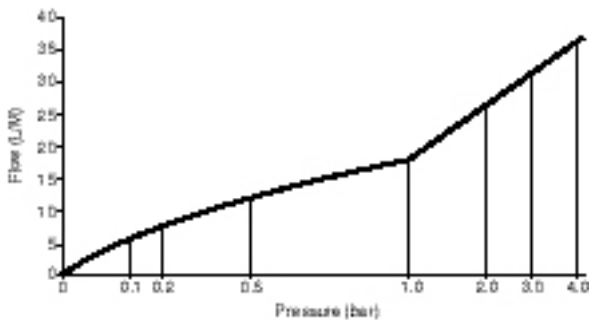

Contemporary Heatguard BSM

Description

Chrome plated contemporary style bath shower mixer, option available with lever handles. Designed to be suitable for use with all types of domestic plumbing systems above 0.5 bar dynamic pressure.

Product Range

THRM 500 546:	Bath shower mixer for deck mounting
THRM 500 547:	Bath Shower mixer for deck mounting c/w lever handles

Materials

Body:	Brass
Inlet strainers:	Stainless steel
Protective treatment:	Chrome
Seals:	NBR
Cartridge strainers:	Stainless steel
Cartridge:	Brass CW 614 N
Piston Coating:	PTFE
Diverter:	Chrome plated brass

Performance

Standards

BS EN 1111
BS EN 1287

Approvals

WRAS: 0906302