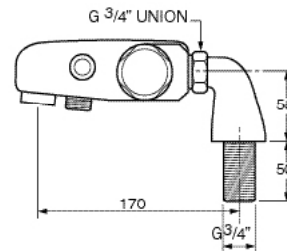

Product Range

THRM 500 546:	Bath shower mixer for deck mounting
THRM 500 547:	Bath Shower mixer for deck mounting c/w lever handles

Materials

Body:	Brass
Inlet strainers:	Stainless steel
Protective treatment:	Chrome
Seals:	NBR
Cartridge strainers:	Stainless steel
Cartridge:	Brass CW 614 N
Piston Coating:	PTFE
Diverter:	Chrome plated brass

Performance

Standards

BS EN 1111
BS EN 1287

Approvals

WRAS: 0906302

Dimensions

All dimensions in mm unless otherwise stated

Specifications