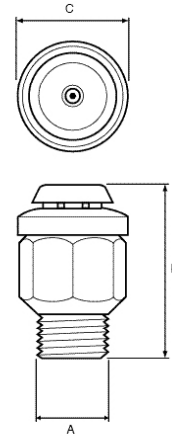

Product Range

- ADMT 503 001: 1/2" MBSP automatic anti vacuum valve
- ADMT 503 002: 3/4" MBSP automatic anti vacuum valve
- ADMT 503 004: 15MM automatic anti-vacuum valve
- ADMT 503 005: 22MM automatic anti-vacuum valve

Materials

- Body: DZR brass
- Spring: Stainless steel
- Cartridge: GE Noryl GFN2V
- Seal: Gulf Nitrile 4614

Installation

The diagram shows typical installation for a storage water heater with additional vacuum relief valve.

Dimensions

Model	A	B	C
ADMT 503 001	1/2"	49	32
ADMT 503 002	3/4"	26	27

Model	A	B	C
ADMT 503 004	15MM	46	28
ADMT 503 005	22MM	49	36

Specifications

- Maximum working pressure: 16 bar
- Maximum working temperature: 60°C
- Opening pressure: 0.05 bar