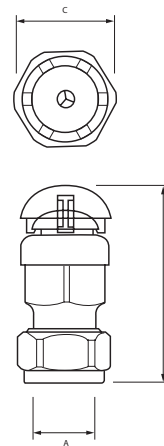

Product Range

- ADMT 503 001: 1/2" MBSP automatic anti vacuum valve
- ADMT 503 002: 3/4" MBSP automatic anti vacuum valve
- ADMT 503 004: 15MM automatic anti-vacuum valve
- ADMT 503 005: 22MM automatic anti-vacuum valve

Materials

- Body: DZR brass
- Spring: Stainless steel
- Cartridge: GE Noryl GFN2V
- Seal: Gulf Nitrile 4614

Installation

The diagram shows typical installation for a storage water heater with additional vacuum relief valve.

Dimensions

Model	A	B	C
ADMT 503 001	1/2"	49	32
ADMT 503 002	3/4"	26	27

Model	A	B	C
ADMT 503 004	15MM	46	28
ADMT 503 005	22MM	49	36

Specifications

- Maximum working pressure: 16 bar
- Maximum working temperature: 60°C
- Opening pressure: 0.05 bar