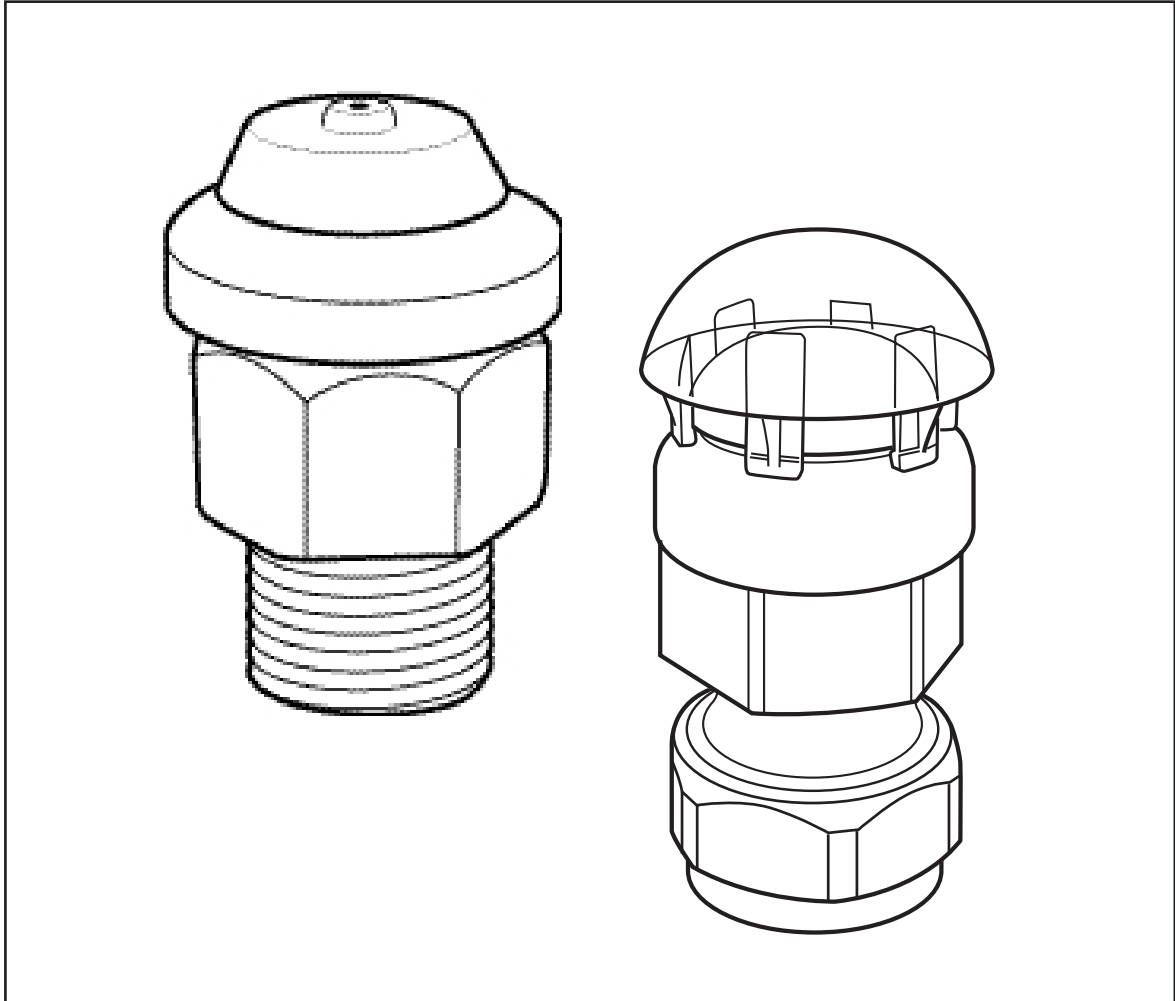

Automatic Anti-Vacuum Valves

A compact, automatic vacuum relief valve for use with domestic hot water heaters.

Product Features and Benefits

- Gives automatic positive protection against a vacuum forming in hot water installations.
- Solid brass body for long life.
- Easy access to the internals from the top of the valve makes servicing quick and simple.

Automatic Anti-Vacuum Valves

Description

A compact valve designed for use with hot water heaters to prevent a vacuum forming in installations where there is the potential of the draw off rate exceeding the rate of flow to the inlet; this can occur in properties with multiple outlets below the base of the hot water heater.

The valve contains a check cartridge which under normal conditions is held closed by the system pressure. When a vacuum condition exists, the suction will cause the check cartridge to open and air to flow through, equalising the pressure within the hot water heater.

Dimensions

Model	A	B	C
ADMT 503 001	1/2"	49	32
ADMT 503 002	3/4"	26	27

Model	A	B	C
ADMT 503 004	15MM	46	28
ADMT 503 005	22MM	49	36

Specifications

- Maximum working pressure: 16 bar
- Maximum working temperature: 60°C
- Opening pressure: 0.05 bar