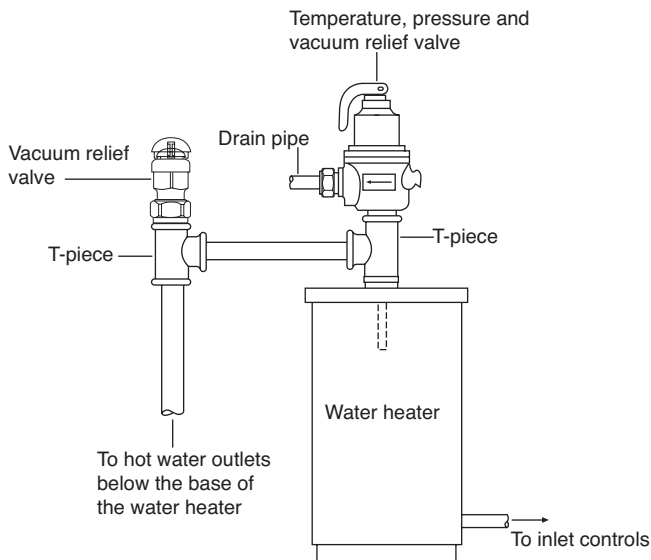

Automatic Anti-Vacuum Valves

Description

A compact valve designed for use with hot water heaters to prevent a vacuum forming in installations where there is the potential of the draw off rate exceeding the rate of flow to the inlet; this can occur in properties with multiple outlets below the base of the hot water heater.

The valve contains a check cartridge which under normal conditions is held closed by the system pressure. When a vacuum condition exists, the suction will cause the check cartridge to open and air to flow through, equalising the pressure within the hot water heater.

Product Range

- ADMT 503 001: 1/2" MBSP automatic anti vacuum valve
- ADMT 503 002: 3/4" MBSP automatic anti vacuum valve
- ADMT 503 004: 15MM automatic anti-vacuum valve
- ADMT 503 005: 22MM automatic anti-vacuum valve

Materials

- Body: DZR brass
- Spring: Stainless steel
- Cartridge: GE Noryl GFN2V
- Seal: Gulf Nitrile 4614

Installation

The diagram shows typical installation for a storage water heater with additional vacuum relief valve.